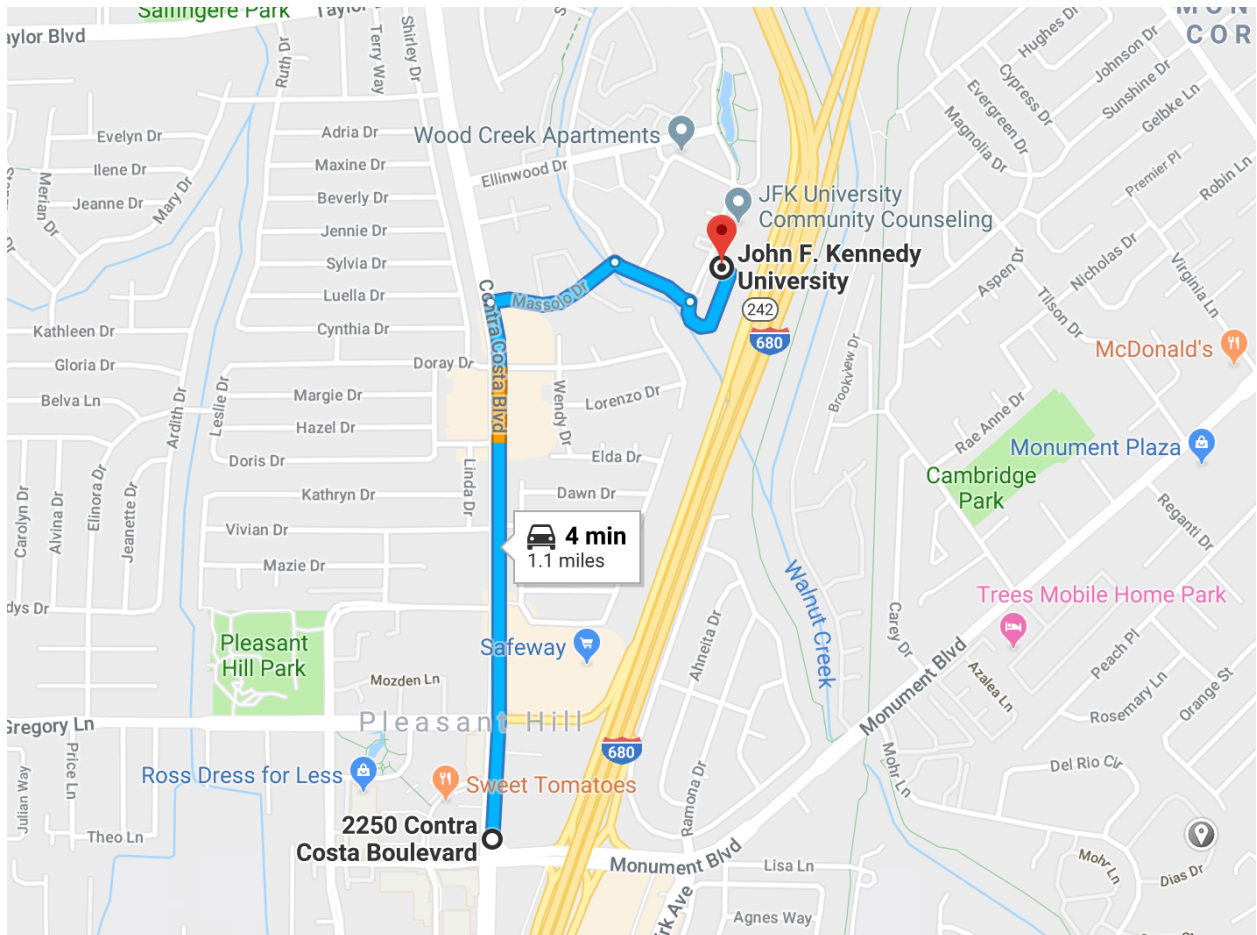

Directions to John F. Kennedy University
100 Ellinwood Way, Pleasant Hill

- From 680, take Monument Blvd exit toward Contra Costa Blvd.
- Go north on Contra Costa Blvd.
- Turn RIGHT on Massolo Drive, you will drive through a residential area.
- Turn RIGHT onto Longbrook Way.
- Turn RIGHT onto Ellinwood Way (not Drive).

Drive around to the back of the building where the parking lot is. The entrance is in the center of the building.